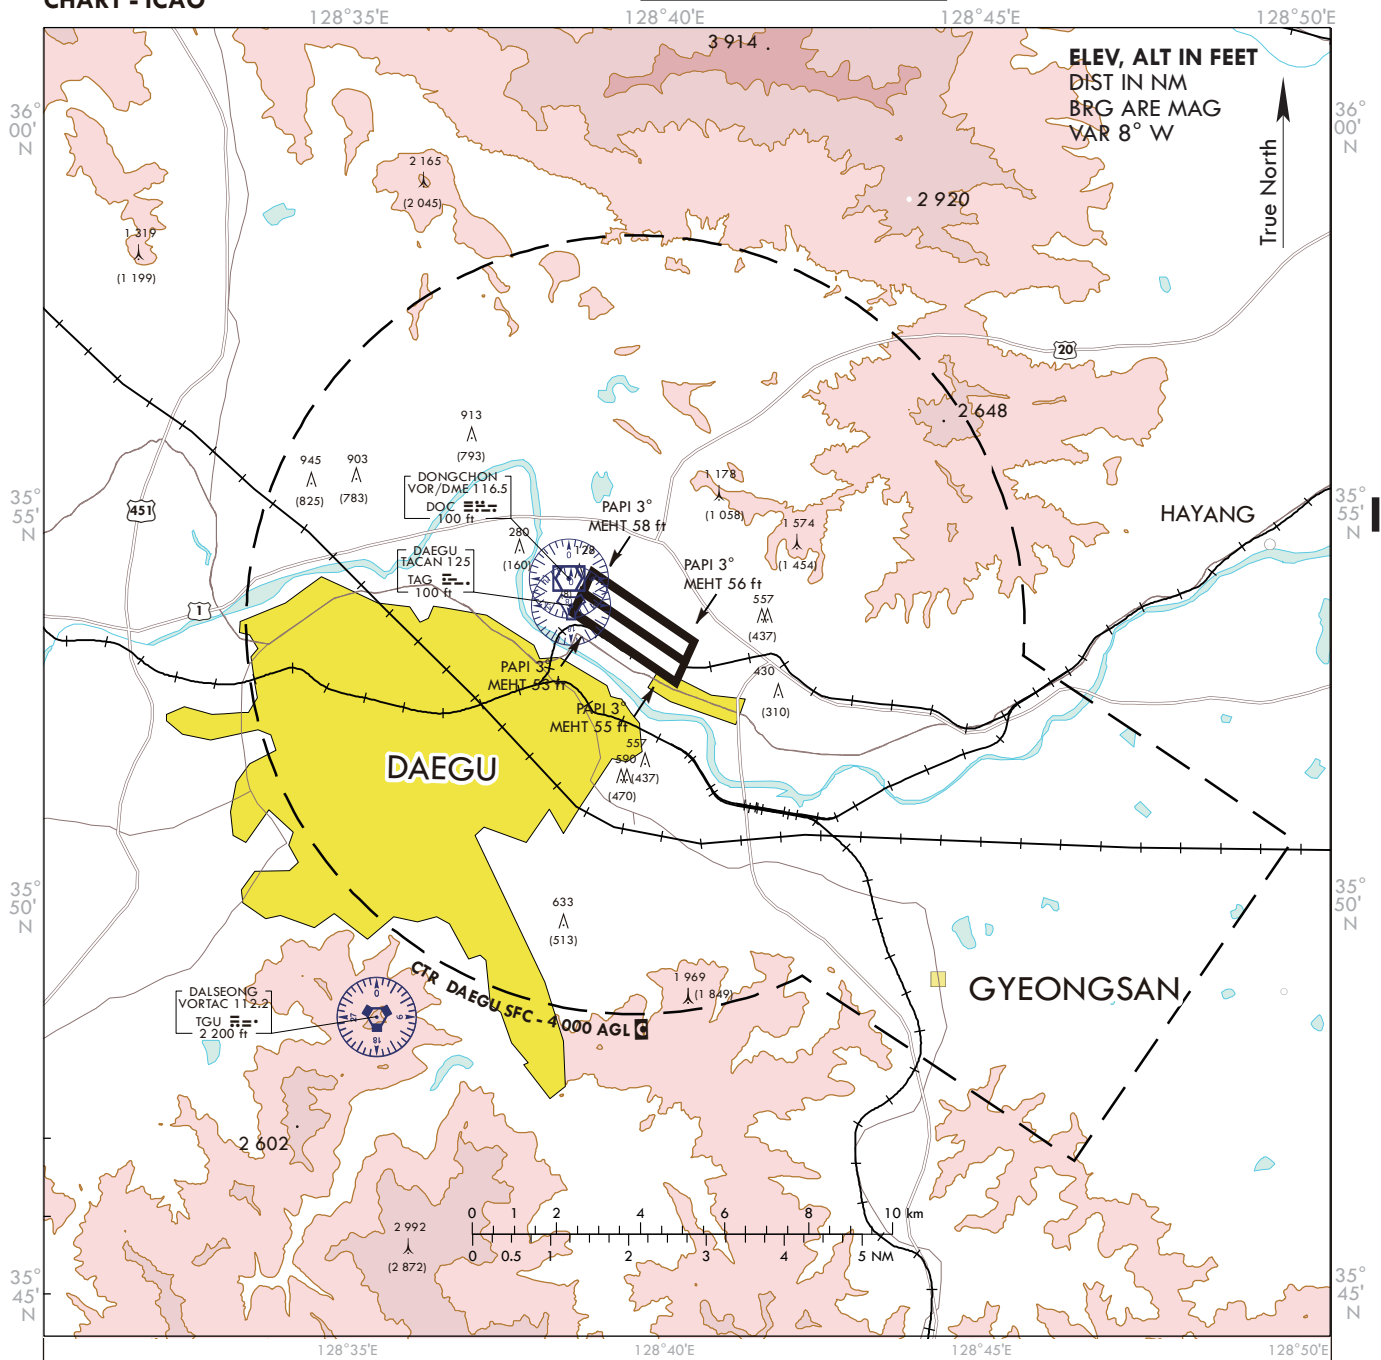

**VISUAL
APPROACH
CHART - ICAO**

AD ELEV 120 ft
HEIGHTS RELATED
TO AD ELEV

DAEGU	APP	135.9	230.3
	DEP	135.9	230.3
	TWR	126.2	236.6

DAEGU/Daegu

ATS airspace : Class C(Refer to ENR 2.1-10)

LEGEND	
●	SPOT ELEVATION
F ●	MARINE LIGHT(FIXED)
▲	OBSTACLES

ELEVATIONS 984
HEIGHTS (864)

Change : Amended phrase(HWAYANG → HAYANG).